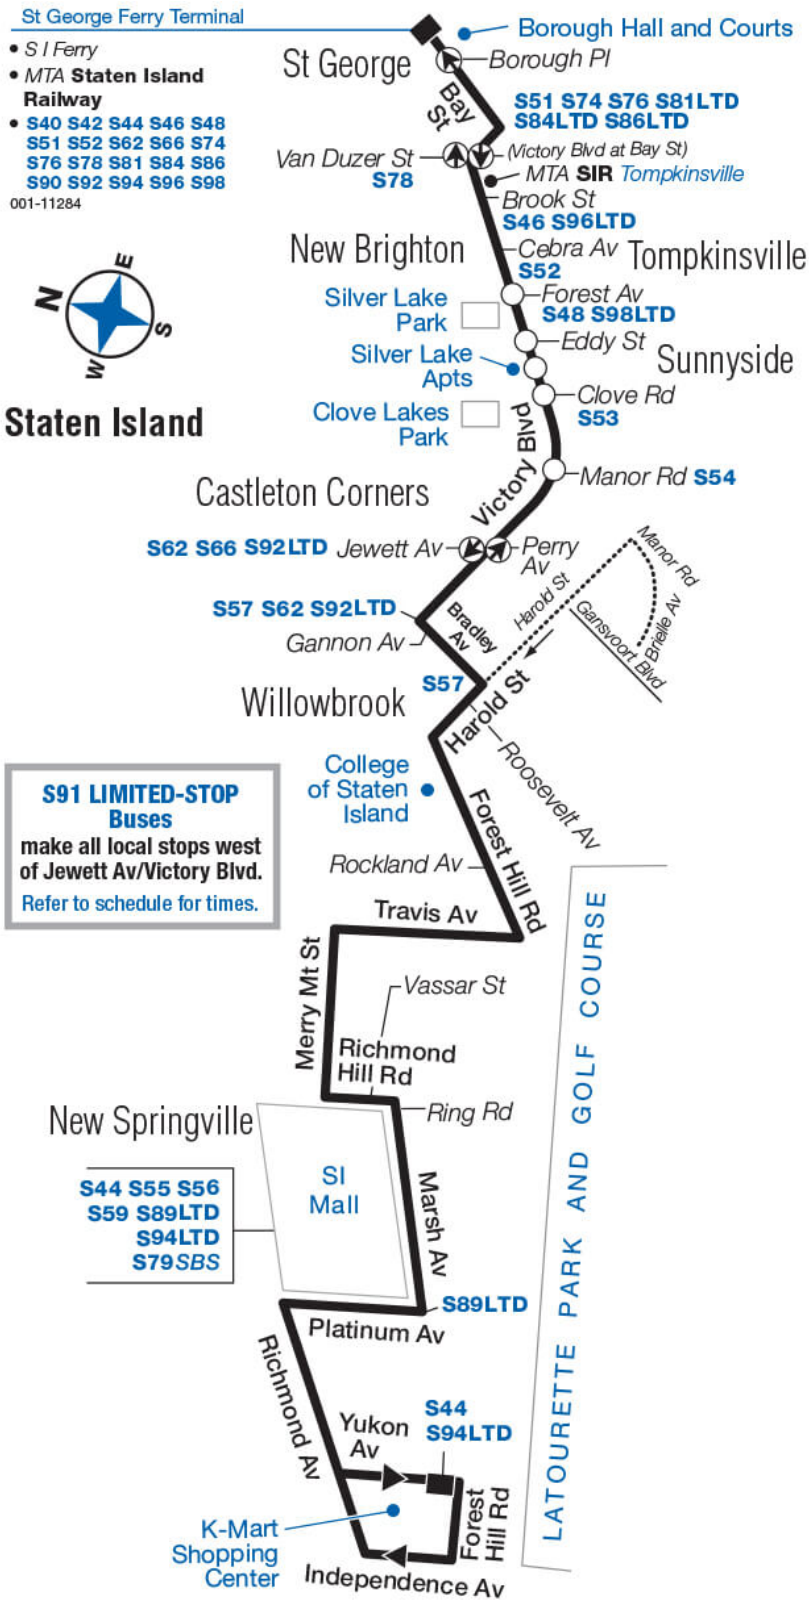

S91 LIMITED-STOP Buses
make all local stops west of Jewett Av/Victory Blvd.
Refer to schedule for times.

S61/S91 MAP LEGEND

Local/Limited/SBS Bus Transfers: shown in bold blue type.

- Terminal
- MTA **SIR** Railway Station
- Limited-Stop
- ➔ Stops in direction indicated
- ..... Supplemental Service School Days (early AM and early PM)
- Point of Interest

si061a19092_cs