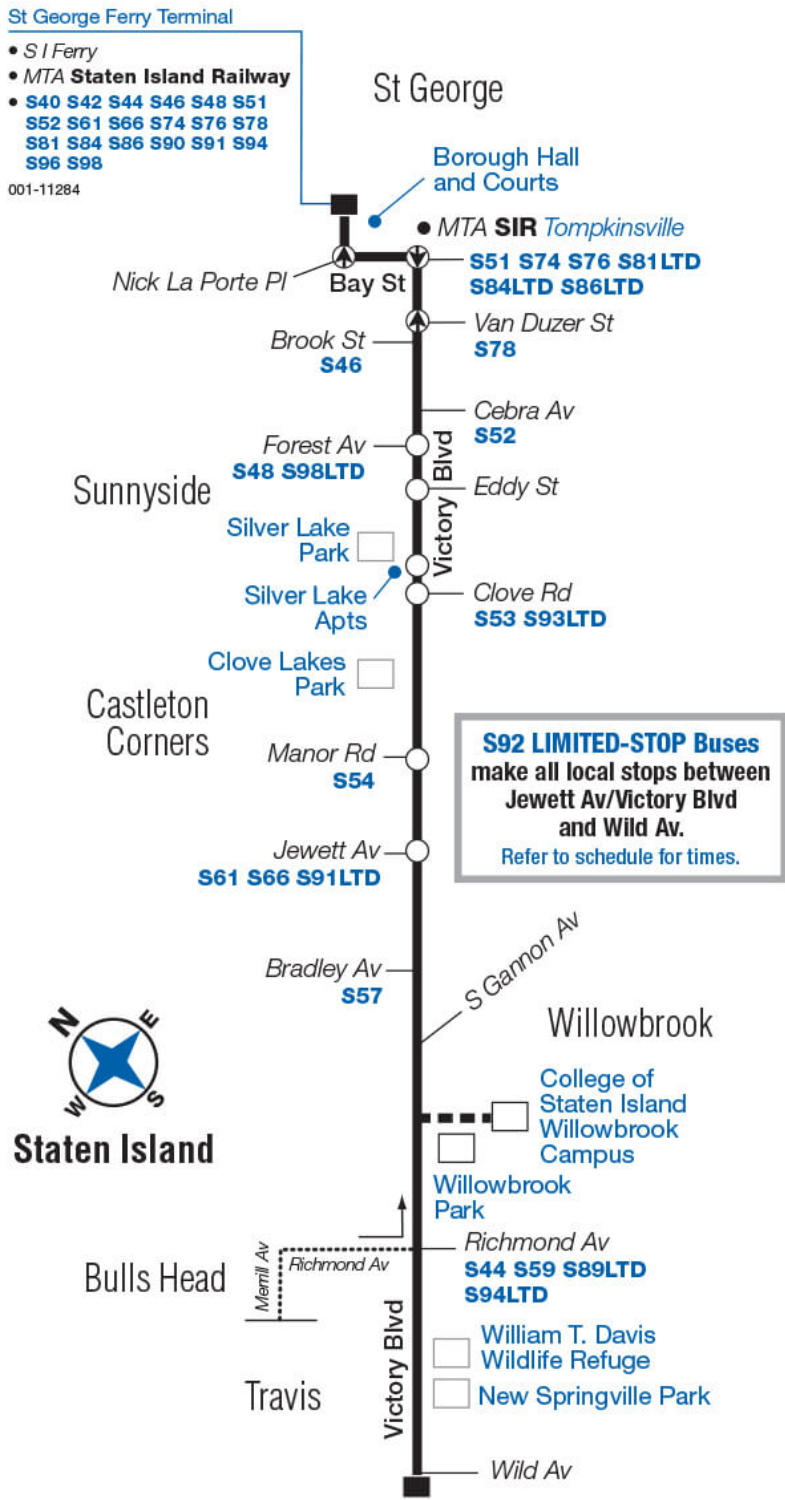

si062a19092_cs

S62/S92 MAP LEGEND

Local/Limited/SBS Bus Transfers: shown in bold blue type.

■ Terminal

MTA **SIR Railway Station**

○ Limited-Stop

➔ Stops in direction indicated

--- Part-time service - see schedule

..... Supplemental Service School Days (early PM)

● Point of Interest