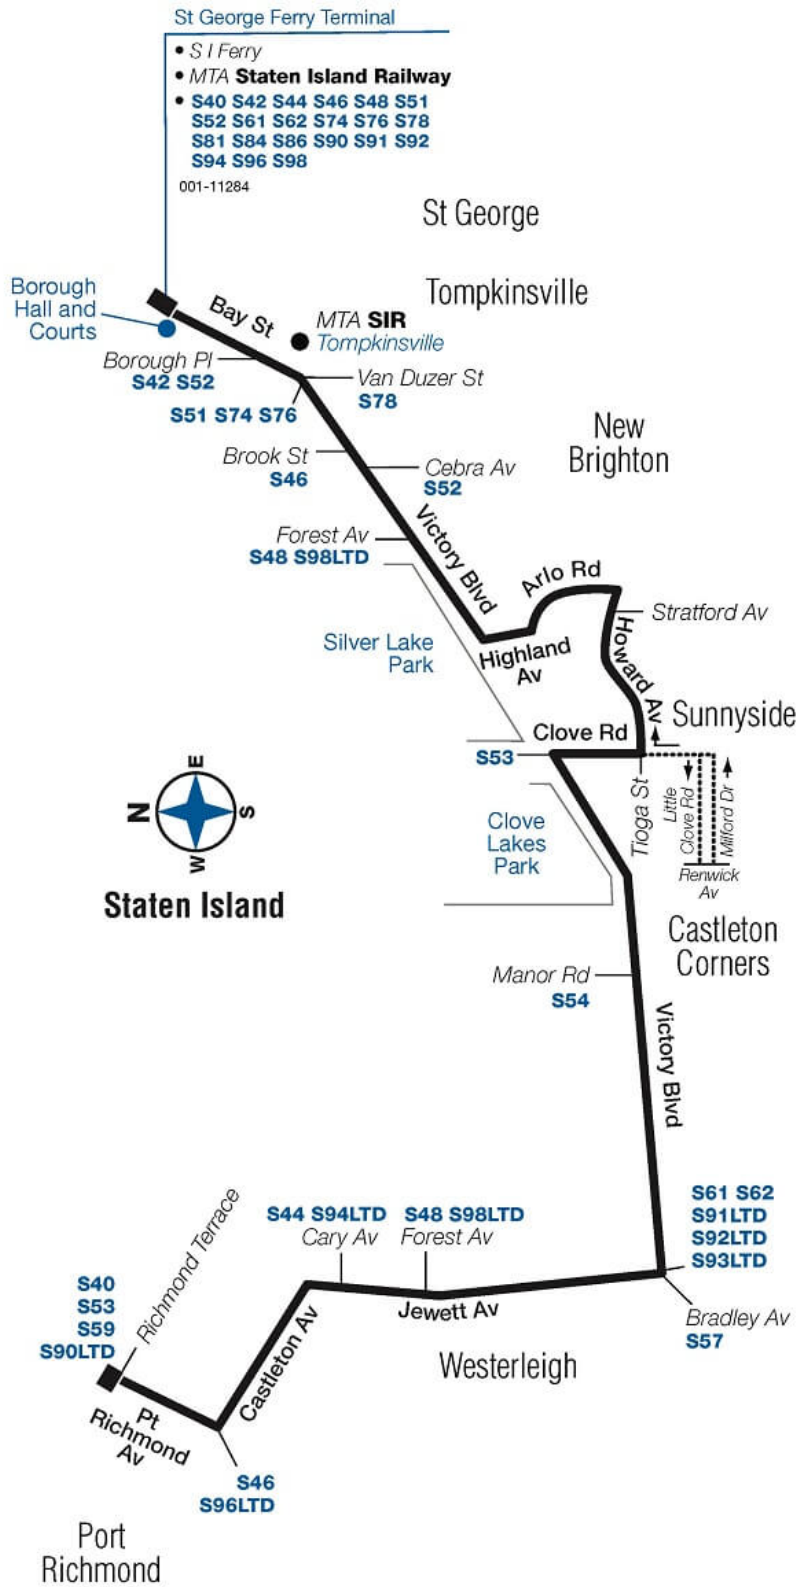

s66

St. George - Port Richmond via Victory Blvd / Jewett Av

Local bus service

Effective June 28, 2026

Timetables only shows key stops, known as timepoints, along the route where buses are scheduled to start, end, or leave at a specific time. Visit bt.mta.info or use the MTA app to locate the stop nearest you and view estimated arrival times.

Bold times denote p.m. hours.

Holiday schedule for this route

- **New Years Day, Memorial Day, Labor Day, Thanksgiving Day, Christmas Day:** No service on this route.
- **Independence Day:** No service on this route.
- **Presidents Day:** Reduced weekday schedule.
- **Martin Luther King Day, Friday after Thanksgiving:** Reduced weekday schedule.

si066a118212_cs

S66 MAP LEGEND

Local/Limited/SBS Bus Transfers: shown in bold blue type.

- Terminal
- MTA **SIR** Railway Station
- Point of Interest
- Supplemental Service School Days (early AM)