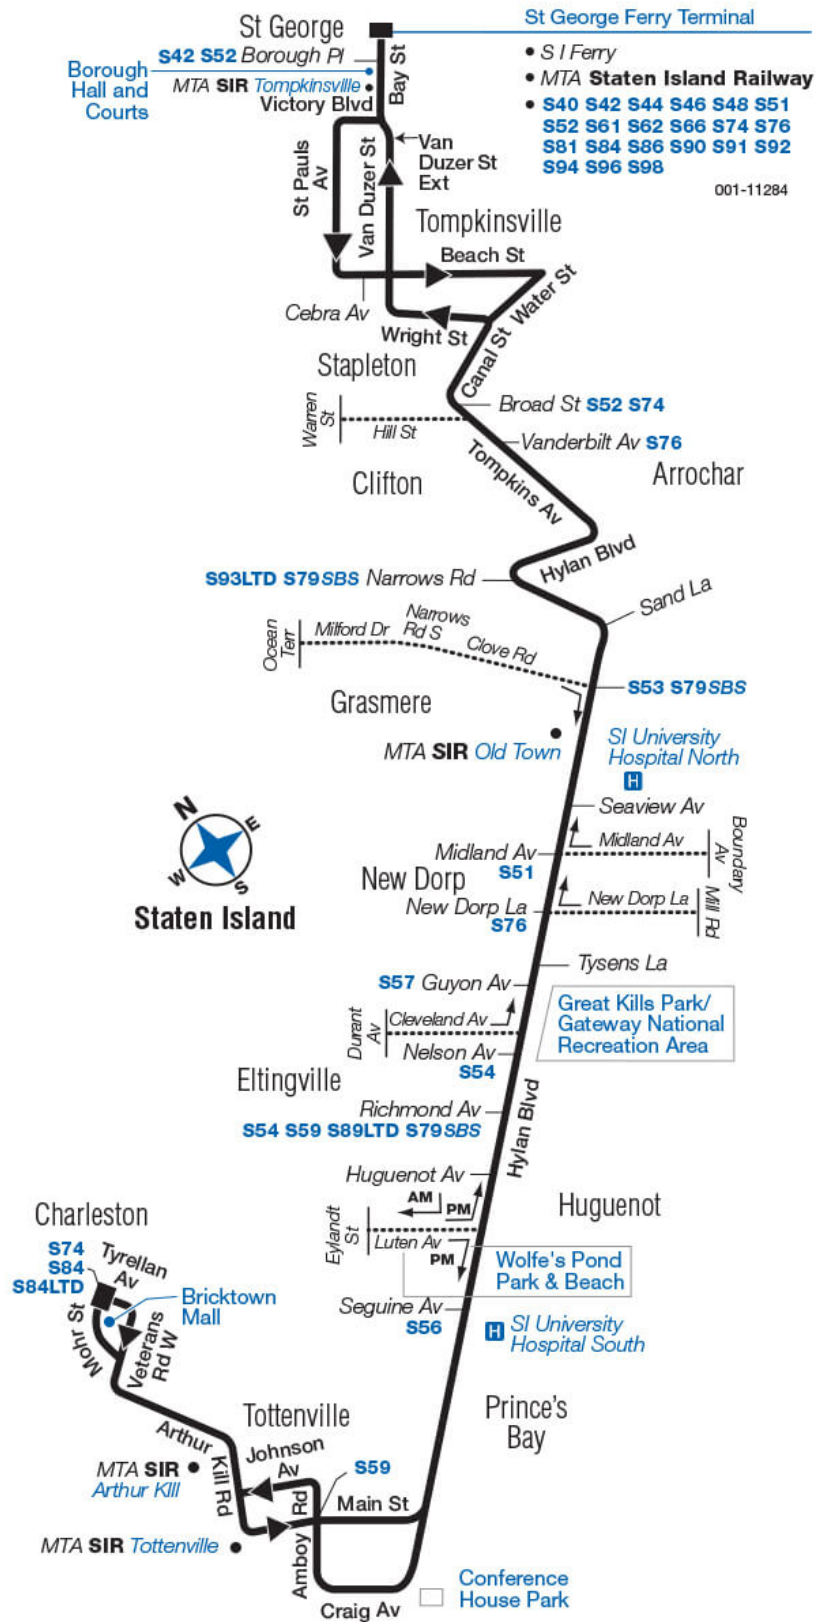

si078a18212_cs

S78 MAP LEGEND

Local/Limited/SBS Bus Transfers: shown in bold blue type.

- Terminal
- MTA **SIR** *Railway Station*
- Point of Interest
- ..... Supplemental Service School Days (early AM and early PM)