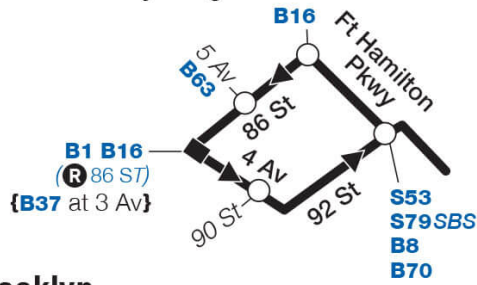

Bay Ridge

Brooklyn

via Verrazano-Narrows Bridge