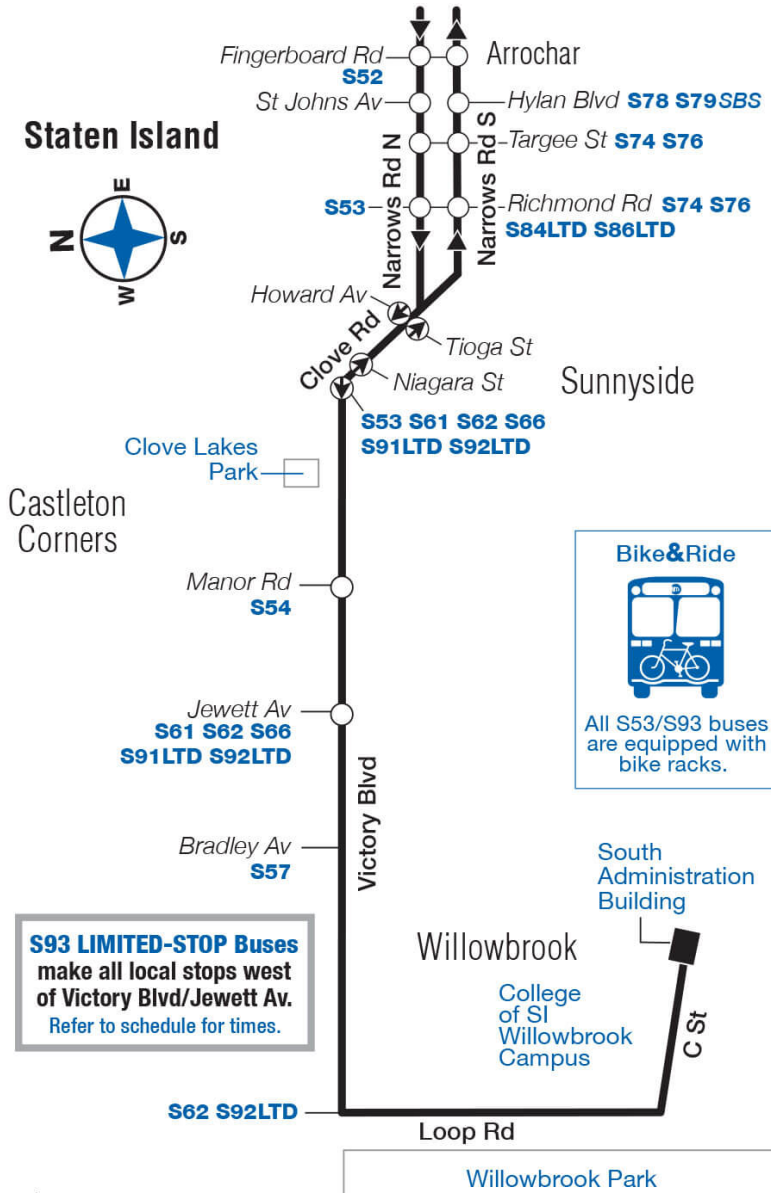

Weekdays to College of SI					
4 Av 87 St	92 St Fort Hamilton Pkwy	Victory Blvd Clove Rd	Victory Blvd Jewett Av	College Of Staten Island Victory Blvd	C St 1 Av
1:58	2:02	2:20	2:29		2:40
2:10	2:14	2:32	2:44		2:58
2:22	2:26	2:44	2:56		3:10
2:34	2:38	2:56	3:08		3:22
2:46	2:50	3:08	3:20		3:34
2:58	3:02	3:20	3:32		3:46
3:10	3:14	3:32	3:44		3:58
3:22	3:26	3:44	3:56		4:10
3:34	3:38	3:56	4:08		4:22
3:46	3:50	4:08	4:20		4:34
3:58	4:02	4:20	4:32		4:46
4:10	4:14	4:32	4:44		4:58
4:22	4:26	4:44	4:56		5:10
4:34	4:38	4:56	5:08		5:22
4:46	4:50	5:08	5:20		5:34
4:58	5:02	5:20	5:32		5:42
5:10	5:14	5:32	5:44		5:54
5:22	5:26	5:44	5:56		6:06
5:33	5:37	5:55	6:07		6:17
5:44	5:48	6:06	6:14		6:24
5:55	5:59	6:17	6:25		6:35
6:07	6:11	6:29	6:37		6:47
6:19	6:23	6:41	6:49		6:59
6:31	6:35	6:53	7:01		7:10
6:43	6:47	7:05	7:13		7:22
6:55	6:59	7:17	7:25		7:34
7:07	7:11	7:27	7:35		7:43
7:20	7:24	7:40	7:47		7:55
7:35	7:38	7:53	8:00		8:08
7:50	7:53	8:08	8:15		8:23
8:05	8:08	8:23	8:30		8:38
8:20	8:23	8:38	8:45		8:53
8:34	8:37	8:52	8:59		9:07
8:46	8:49	9:04	9:11		9:19
8:58	9:01	9:16	9:23		9:31
9:10	9:13	9:28	9:35		9:42
9:22	9:25	9:40	9:45		9:52
9:34	9:37	9:52	9:59	10:03	
9:46	9:49	10:04	10:11	10:15	
9:58	10:01	10:16	10:23	10:27	
10:10	10:13	10:28	10:35	10:39	
10:22	10:25	10:40	10:47	10:51	
10:34	10:37	10:52	10:59	11:03	

Bay Ridge

Brooklyn

via Verrazano-Narrows Bridge

Staten Island

S93 LIMITED-STOP Buses make all local stops west of Victory Blvd/Jewett Av. Refer to schedule for times.

S93 MAP LEGEND

Local/Limited/SBS Bus Transfers: shown in bold blue type.

- Terminal
- Limited-Stop
- (R STATION NAME) Subway Connection
- ➔ Stops in direction indicated

si093a20338_cs