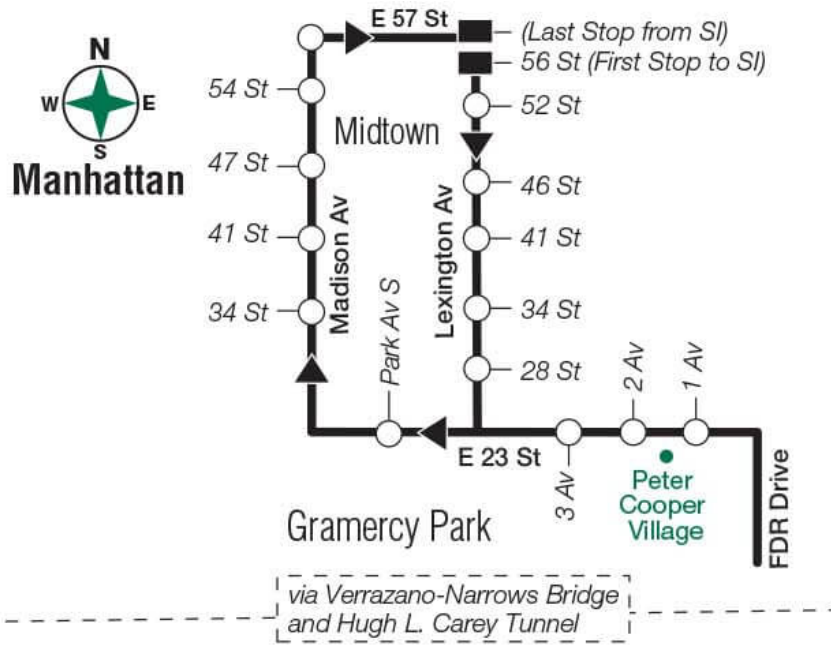

SIM011a19119

SIM11 MAP LEGEND

Terminal	Express Bus Stop
MTA SIR Railway Station	Stops in direction indicated
	Point of Interest