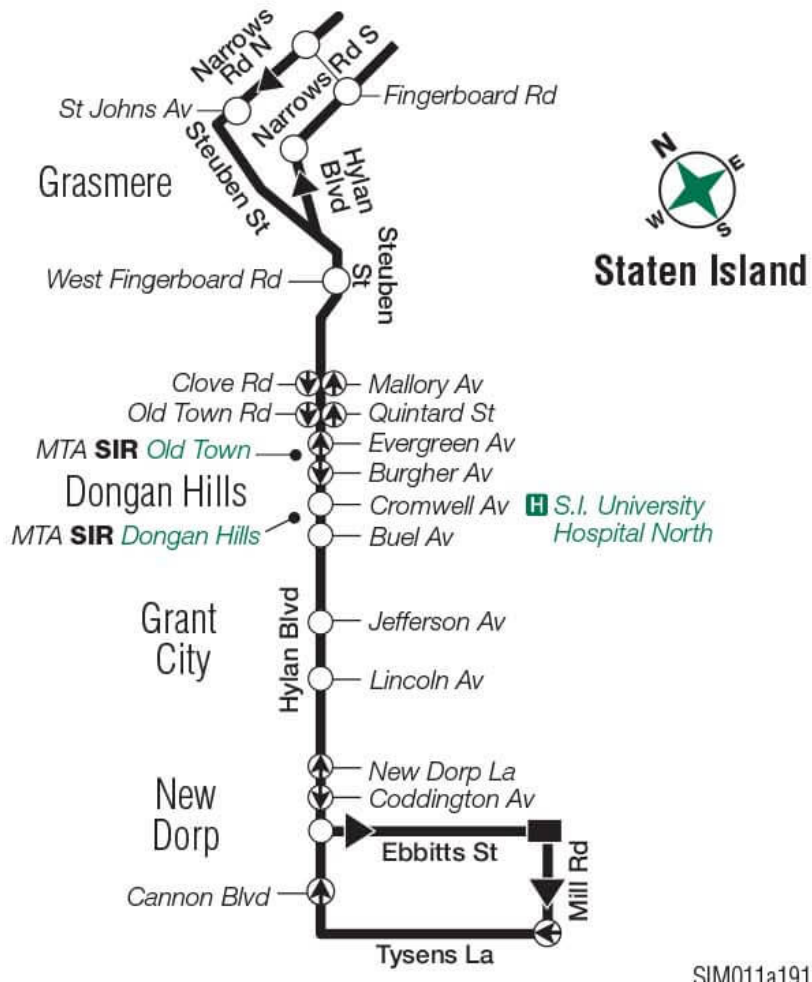

SIM011a19119

SIM11 MAP LEGEND

Terminal	Express Bus Stop
MTA SIR Railway Station	Stops in direction indicated
	Point of Interest