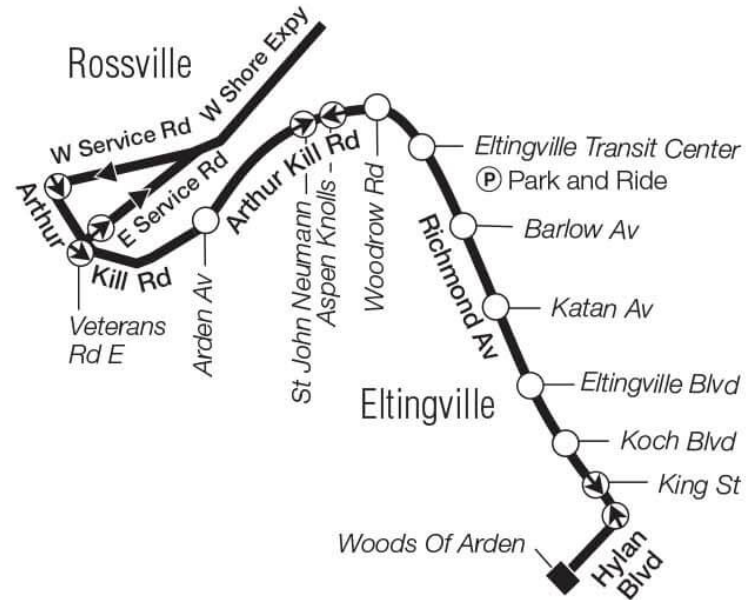

On days not listed above, a weekday schedule will run.

Service varies by borough and route on some holidays. Be sure to check each route's schedule.

Fare information

- **Tap and ride** with your contactless credit or debit card, smartphone, wearable device, or OMNY Card. Use the same card or device for both legs of your trip.
- **Reduced fares** at half the regular price are available for seniors and people with qualifying disabilities outside weekday peak hours (6 to 10 a.m. and 3 to 7 p.m.)

Stops to Midtown:

- Hylan Blvd/Woods Of Arden Rd
- Richmond Av/Hylan Blvd
- Richmond Av/Koch Blvd
- Richmond Av/Eltingville Blvd
- Richmond Av/Katan Av
- Richmond Av/Barlow Av
- Eltingville/Transit Center
- Arthur Kill Rd/Woodrow Rd
- Arthur Kill Rd/opp Aspen Knolls
- Arthur Kill Rd/Arden Av
- Veterans Rd East/Arthur Kill Rd
- W 42 St/8 Av
- W 42 St/7 Av
- W 42 St/6 Av
- W 42 St/5 Av
- Madison Av/E 48 St
- Madison Av/E 54 St
- E 57 St/Madison Av
- E 57 St/Lexington Av

Stops to Eltingville:

- E 57 St/Lexington Av
- Lexington Av/E 53 St
- Lexington Av/E 45 St
- E 42 St/Madison Av
- W 42 St/Av Of The Americas
- W 42 St/7 Av
- W 42 St/8 Av
- Arthur Kill Rd/West Service Rd
- Arthur Kill Rd/Veterans Rd East
- Arthur Kill Rd/Arden Av
- Arthur Kill Rd/Saint John Newmann
- Arthur Kill Rd/Woodrow Rd
- Eltingville/Transit Center
- Richmond Av/Barlow Av
- Richmond Av/Katan Av
- Richmond Av/Eltingville Blvd
- Richmond Av/Koch Blvd
- Richmond Av/King St
- Hylan Blvd/Woods Of Arden Rd

Manhattan

to/from
Staten Island
via Lincoln
Tunnel,
NJ Turnpike,
and Goethals
Bridge

via West Shore Expressway, Goethals Bridge,
NJ Turnpike, and Lincoln Tunnel

Staten Island

SIM22a19119

SIM22 MAP LEGEND

- Terminal
- Express Stop
- Point of Interest
- Stops in direction indicated