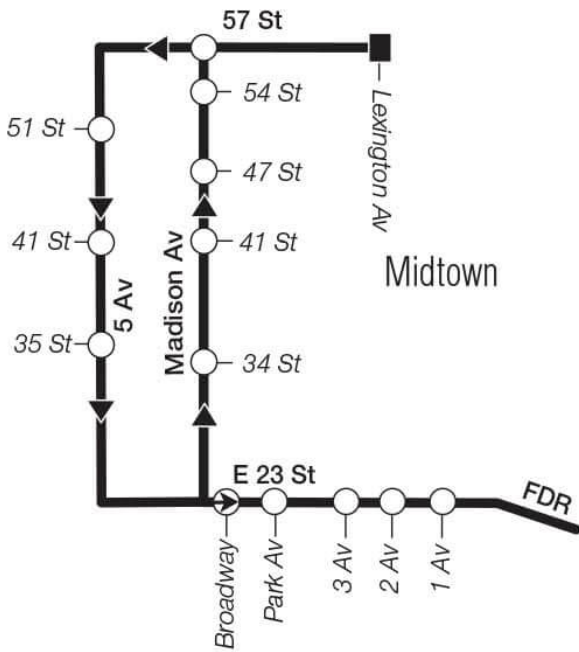

Staten Island

SIM031a18348a

SIM31 MAP LEGEND

- Terminal
- Express Stop
- Point of Interest
- Stops in direction indicated