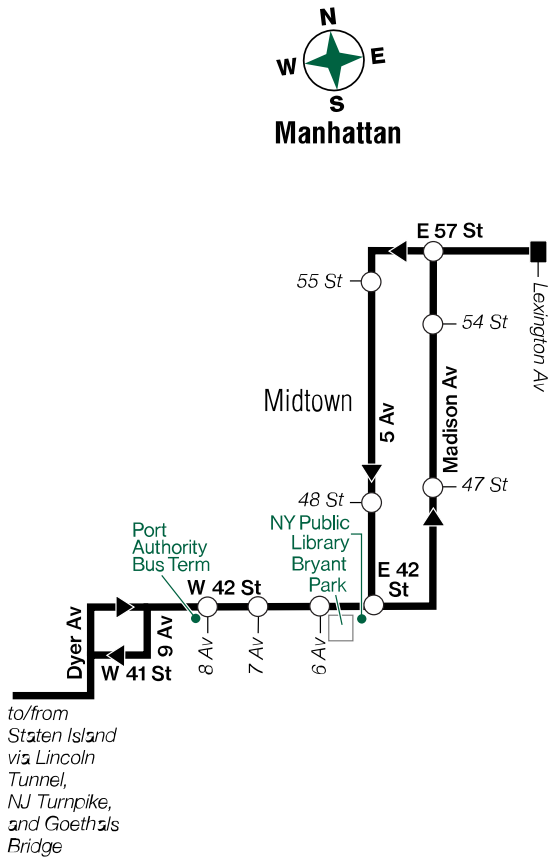

SIM008a19024

SIM8 MAP LEGEND

Terminal	Express Stop
SIM8 Service	Stops in direction indicated
	Point of Interest