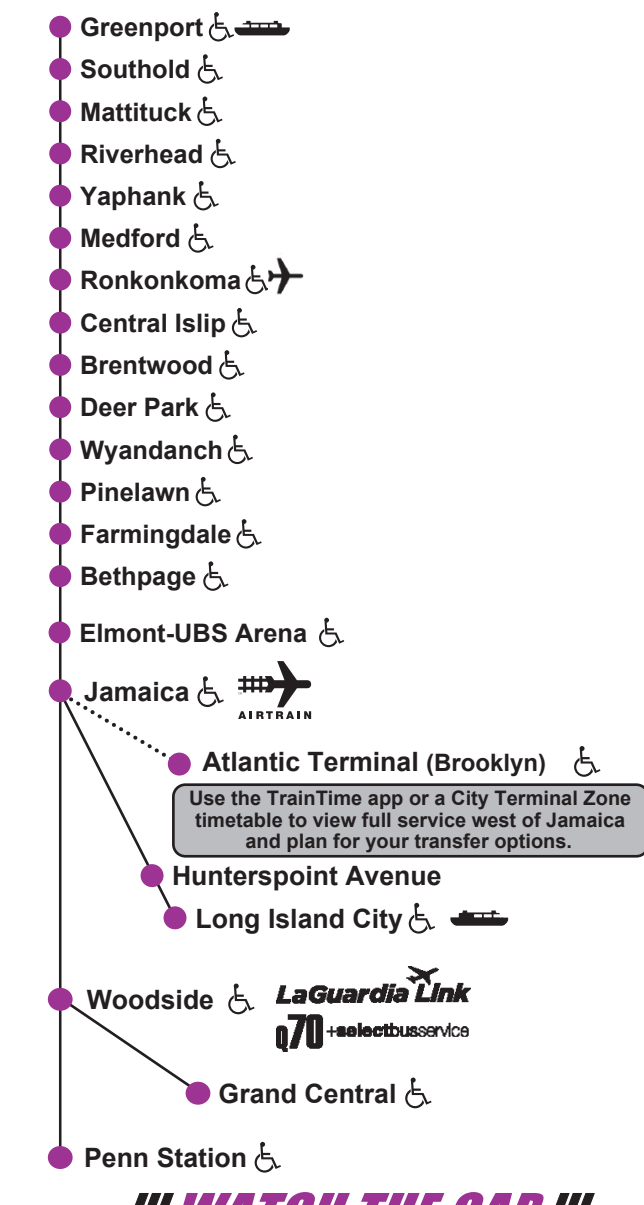

Reference Notes

- Note 3: Train will operate Saturdays, Sunday and holidays starting May 2, 2026.
  C: Leaves from Platform C / Track 2.
  J: Transfer at Jamaica. Transfers are only shown on this timetable for select trains.
  T: Transfer at Ronkonkoma.
  No Bicycles: Bicycles are NOT permitted.
  Bicycle Policy: Bicycle Policy Information webpage for complete and current details before planning your trip.
  Weekend Service: Weekend service will operate on New Year's Day, President's Day, Memorial Day, July 4th, Labor Day, Thanksgiving Day, and Christmas Day.
  Regular weekday service will operate on the day after Thanksgiving and Martin Luther King Jr. Day.
  Mineola & Hicksville: For complete service at Mineola and Hicksville, see the Port Jefferson Branch Timetable.
  Elmont-UBS Arena: For complete service at Elmont-UBS Arena, see the Hempstead branch timetable.
  PEAK AM/PM: Off-peak tickets subject to additional charge.
  Ronkonkoma: At Ronkonkoma, all trains use platform B, the common middle platform.
  All Branches: On all branches, eastbound trains may depart stations east of Jamaica up to three minutes earlier than times shown.
  West of Jamaica: At stations west of Jamaica, westbound trains may depart stations up to three minutes earlier than times shown.

MTA Long Island Rail Road

Effective March 23, 2026 - May 10, 2026

Ronkonkoma Branch Timetable

www.mta.info

WATCH THE GAP

WATCH THE GAP