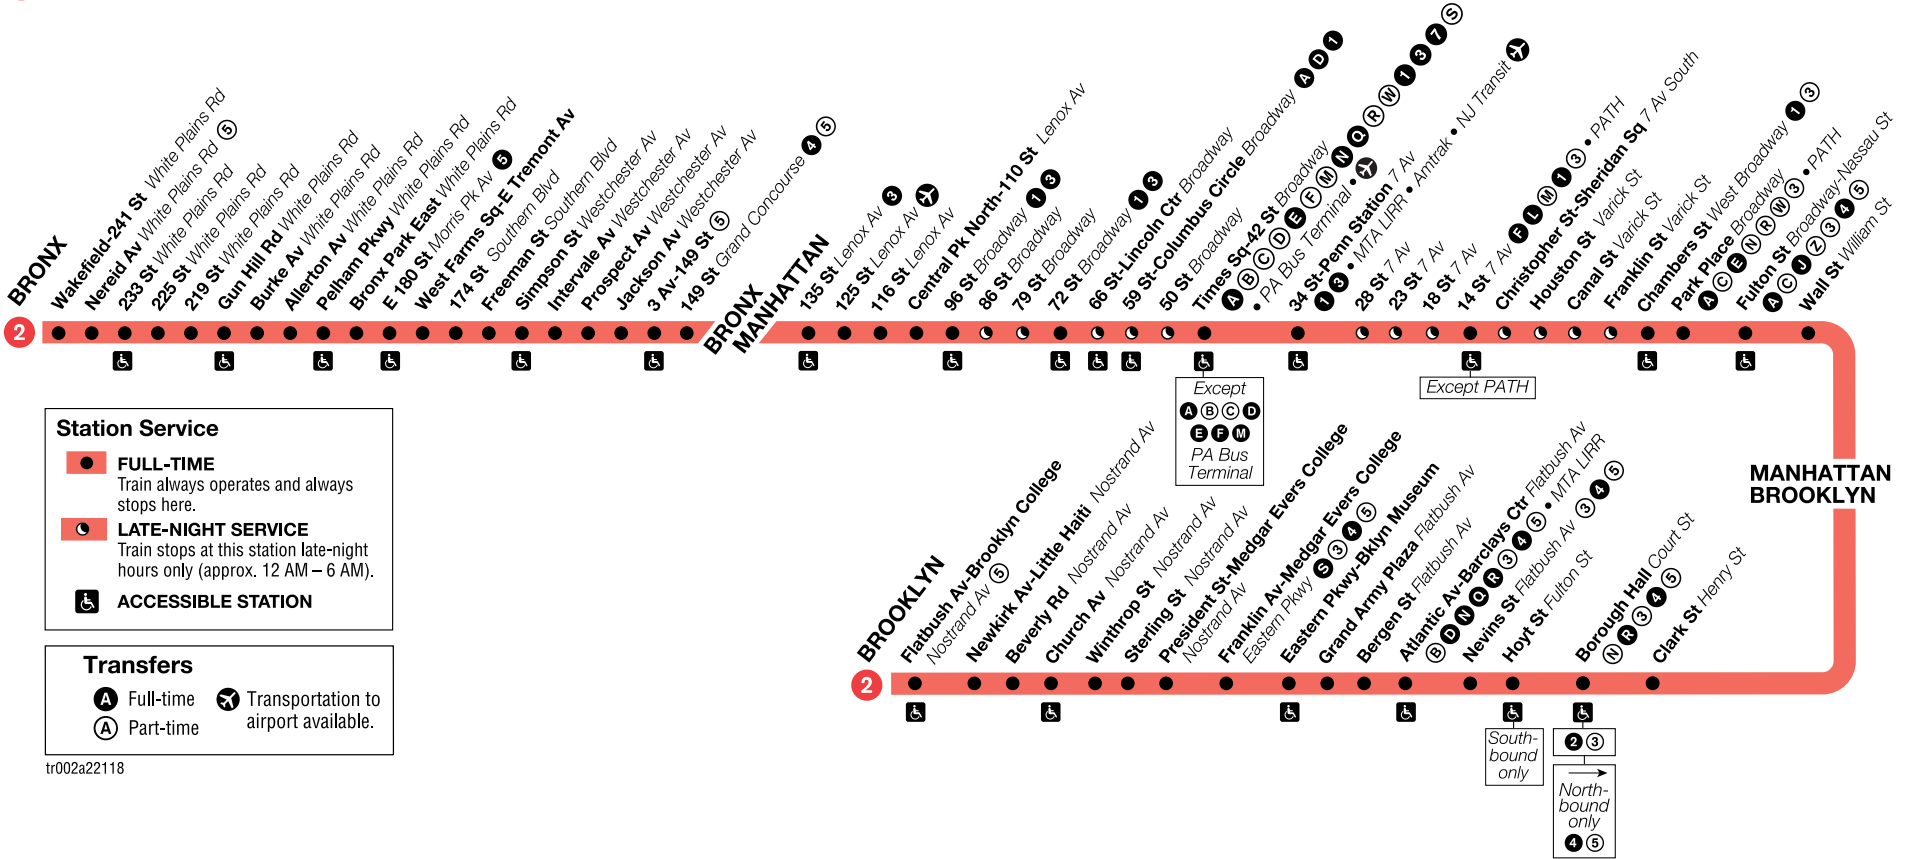

2 7 Avenue Express

tr002a22118