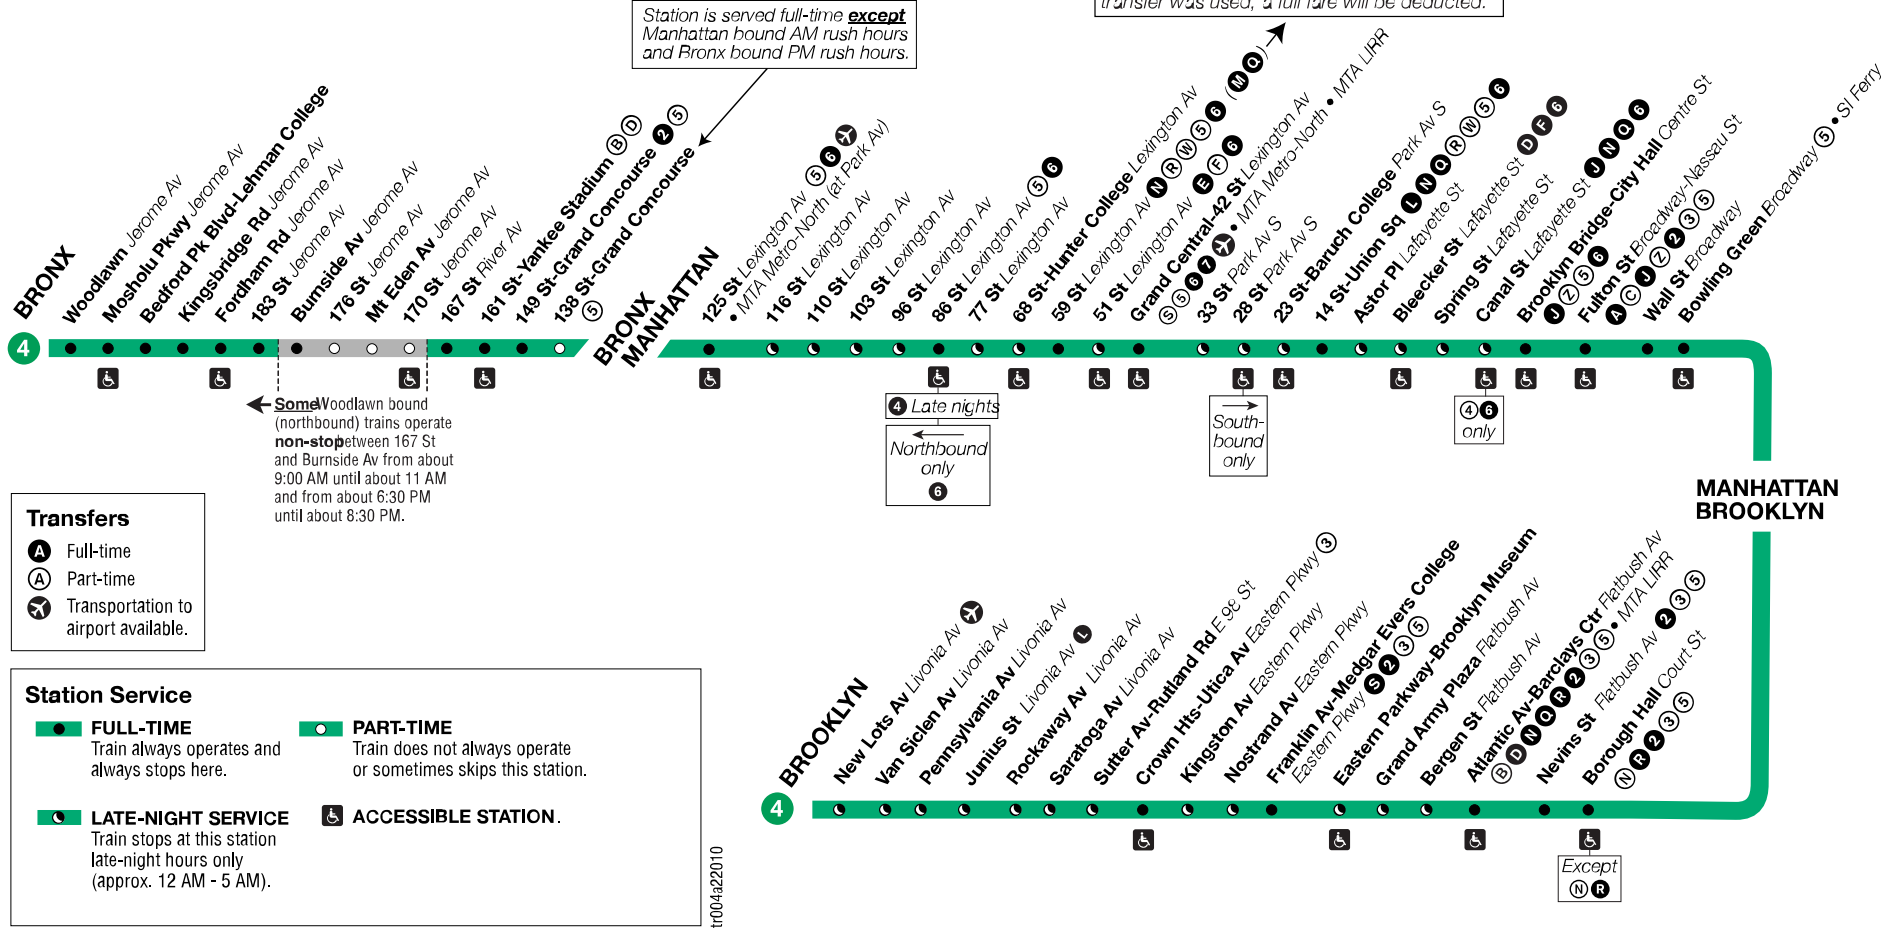

4 Lexington Av Express

Using OMNY or MetroCard only, the single free transfer provided after first tap or swipe can be used at: **M** **O** at Lexington Av/63 St station, by walking via street from this station. If the transfer was used, a full fare will be deducted.

Station is served full-time **except** Manhattan bound AM rush hours and Bronx bound PM rush hours.

tr00422010