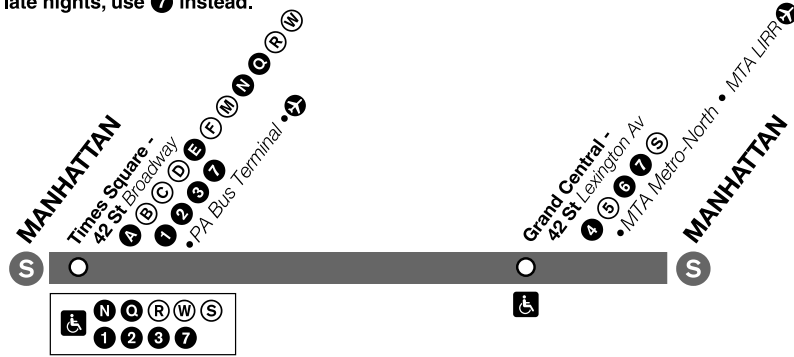

S 42 St Shuttle During late nights, use **7** instead.

Transfers

- **A** Full-time   **X** Transportation to airport available.
- **A** Part-time

Station Service

- ☐ **PART-TIME**
  Train does not always operate.
- ☒ **ACCESSIBLE STATION**

tr000a21245