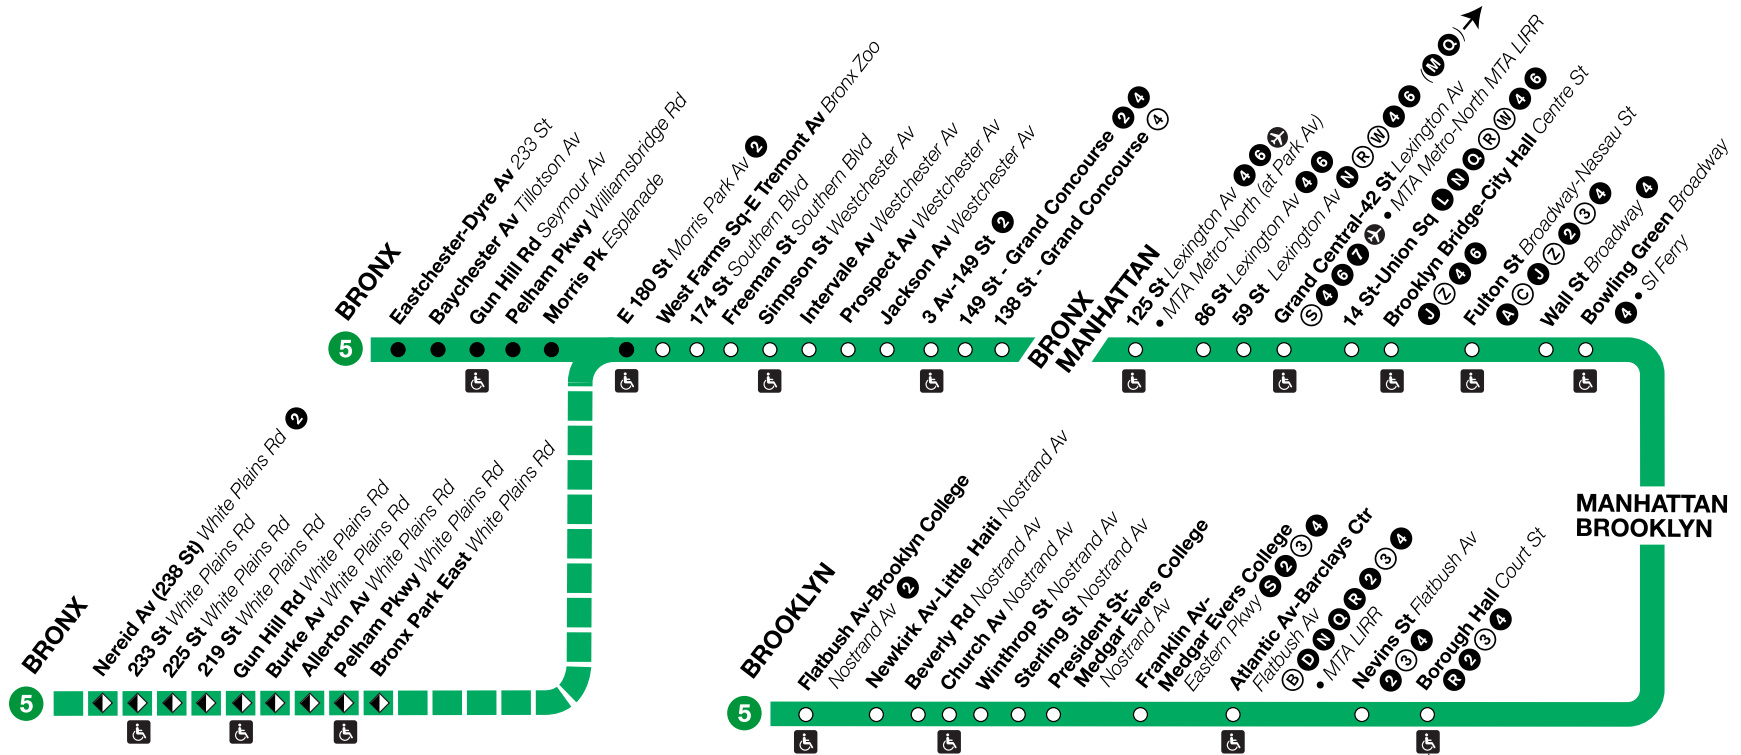

5 Lexington Av Express

Using OMNY or MetroCard only, the single free transfer provided after first tap or swipe can be used at: **M** **C** at **Lexington Av/63 St station**. by walking via street from this station. If the transfer was used, a full fare will be deducted.

Station Service

- **FULL-TIME** (Solid black circle): Train always operates and always stops here.
- **PART-TIME** (Solid green circle): Train does not always operate or sometimes skips this station.
- **ROUTE EXTENSION** (Green circle with white arrow): Train operates in one direction (to Manhattan AM, from Manhattan PM).
- **ACCESSIBLE STATION** (Wheelchair icon): Station has wheelchair access.

Transfers

- **A** Full-time
- **A** Part-time
- **X** Transportation to airport available.

tr005a21308