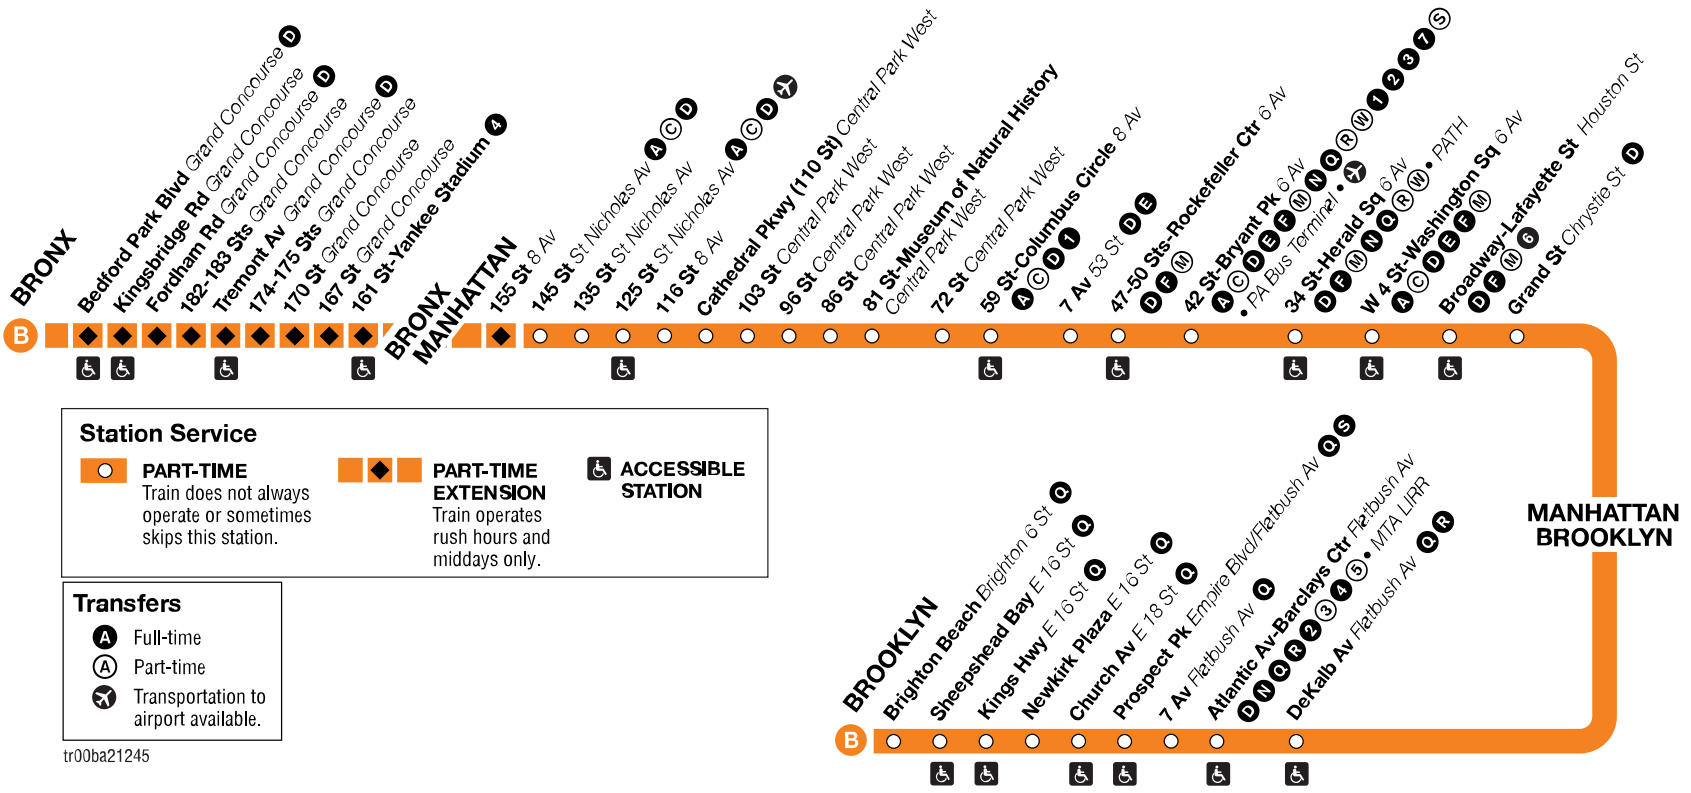

B 6 Avenue Express

Station Service

- **PART-TIME**
  Train does not always operate or sometimes skips this station.
- **PART-TIME EXTENSION**
  Train operates rush hours and middays only.
- **ACCESSIBLE STATION**

Transfers

- Full-time
- Part-time
- Transportation to airport available.

tr00ba21245