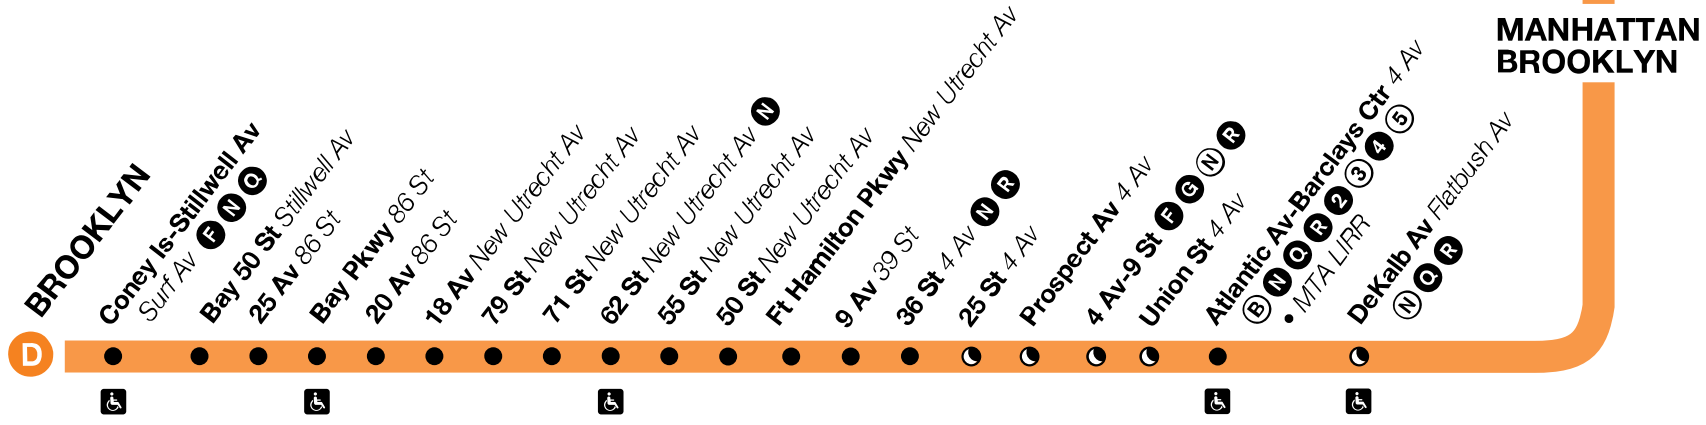

Station Service

- **FULL-TIME**
  Train always operates and always stops here.
- **PART-TIME**
  Train does not always operate or sometimes skips this station.
- **LATE-NIGHT SERVICE**
  Train stops at this station late-night hours only (approx. 10 PM – 6 AM).
- **ACCESSIBLE STATION**

Transfers

- Full-time
- Part-time
- Y Transportation to airport available.

tr00da22018