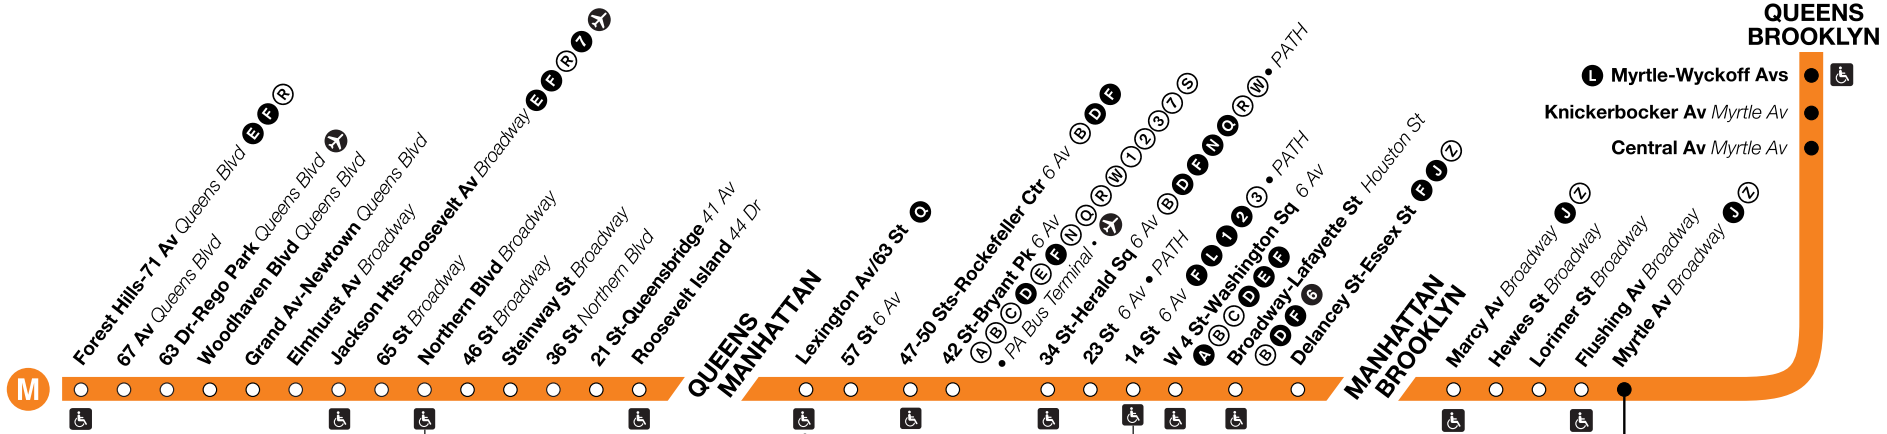

M Queens Blvd/6 Av Local

Station Service

- **FULL-TIME**
  Train always operates and always stops here.
- **PART-TIME**
  Train does not always operate or sometimes skips this station.
- **ACCESSIBLE STATION**

Transfers

- **A** Full-time **A** Part-time
- **NY** Transportation to airport available.

tr00ma21245

North-bound only

Using OMNY or MetroCard, only, the single free transfer provided after first tap or swipe can be used at:
N R W at Lexington Av/59 St station
4 5 6 at 59 St station
by walking via street from this station. If the transfer was used, a full fare will be deducted.

WHEN M TRAIN OPERATES BETWEEN METROPOLITAN AV AND MYRTLE AV:
Toward Manhattan: Transfer to **J** service
Toward Queens: Transfer from **J** service

1. **QUEENS**
2. Middle Village-Metropolitan Av
   - Fresh Pond Rd 67 Av
   - Forest Av 67 Av
   - Seneca Av Palmetto St

1. **QUEENS BROOKLYN**
2. L Myrtle-Wyckoff Aves
   - Knickerbocker Av Myrtle Av
   - Central Av Myrtle Av