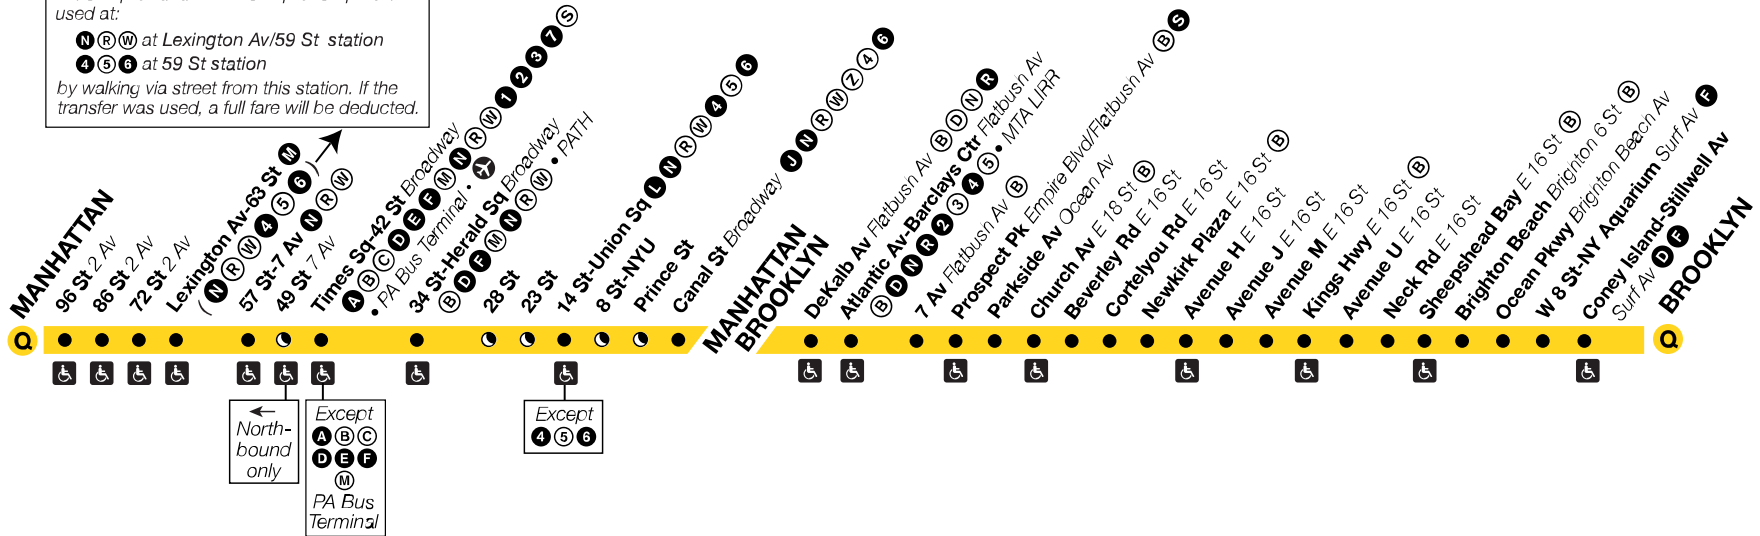

Q Second Avenue/Broadway Express/Brighton Local

Using OMNY or MetroCard only, the single free transfer provided after first tap or swipe can be used at:

- N R W at Lexington Av/59 St station
- A B C at 59 St station

by walking via street from this station. If the transfer was used, a full fare will be deducted.

Station Service		
	FULL-TIME Train always operates and always stops here.	
		ACCESSIBLE STATION

Transfers	
	Full-time
	Part-time
	Transportation to airport available.

tr00qa21245